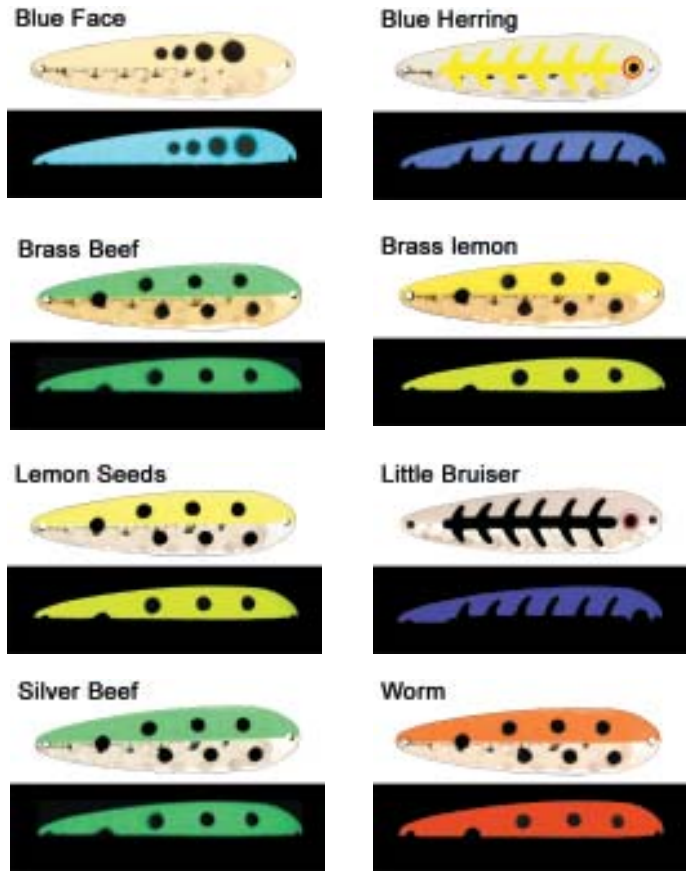

Half Moon Series

All New for 2008. New design, light weight 4 inch silver plated blade. Great speed range.

Moon Bells

Moonshine Flies