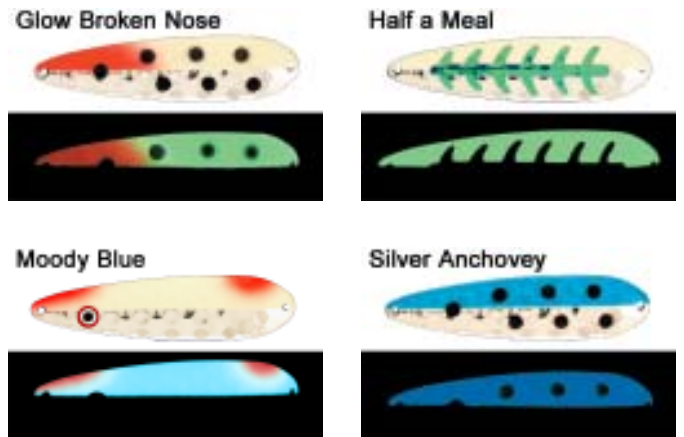

Half Moon Series

All New for 2008. New design, light weight 4 inch silver plated blade. Great speed range.

Moon Bells

Moonshine Flies