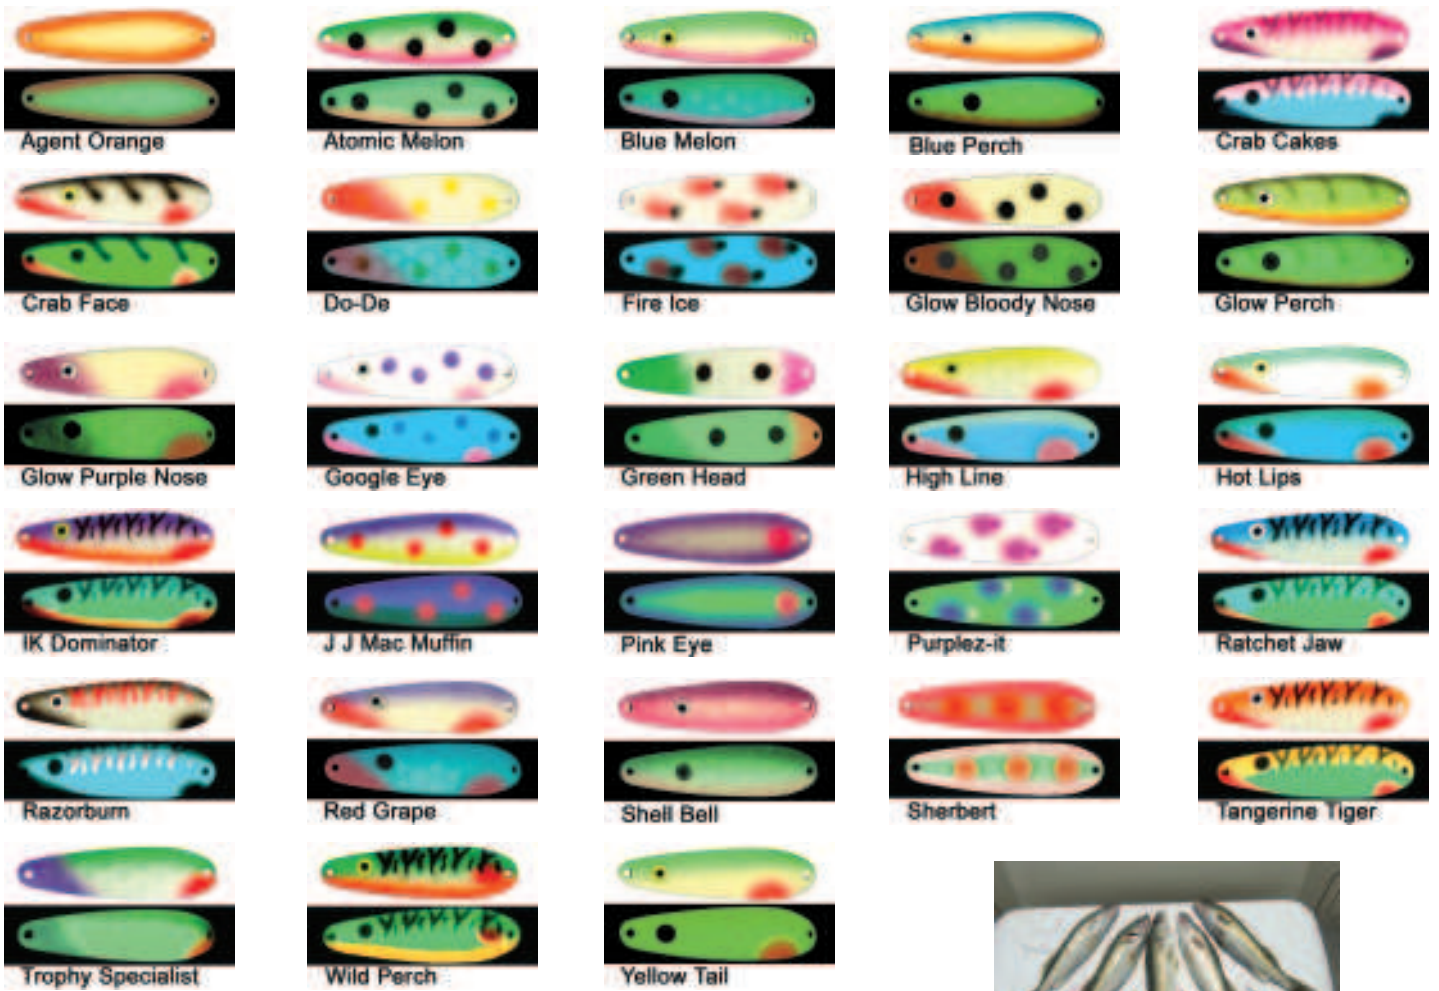

Walleye Spoons

3" Blade, copper or nickel backs

Moonshine Casting-Jigs

Caught on a
1/2 oz red grape jigging spoon

Jigs available in the following colors. Glow Bloody Nose, Crab Cakes, Crab Face (pictured), Clown (pictured), IK Dominator, JJ Mac Muffin, Glow Perch, Razorburn, Ratchet Jaw, Red Grape, Shell Bell, Tangerine Tiger, Wild Perch, Yeller Feller, Yellow Tail.

Check Walleye spoons for colors not pictured

Moon Bells