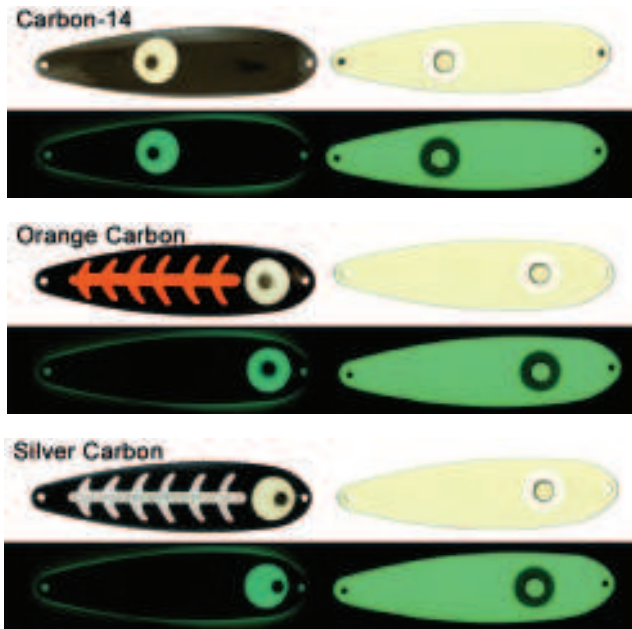

Double Glow *Standard 4" Magnum 5"*

Moonshine Plugs *Standard 4" Magnum 5"*

**Monster King hit a Glow Bloody Nose Plug
Aboard the "Anglin is Good" as seen on
The Sportsmans Channel**