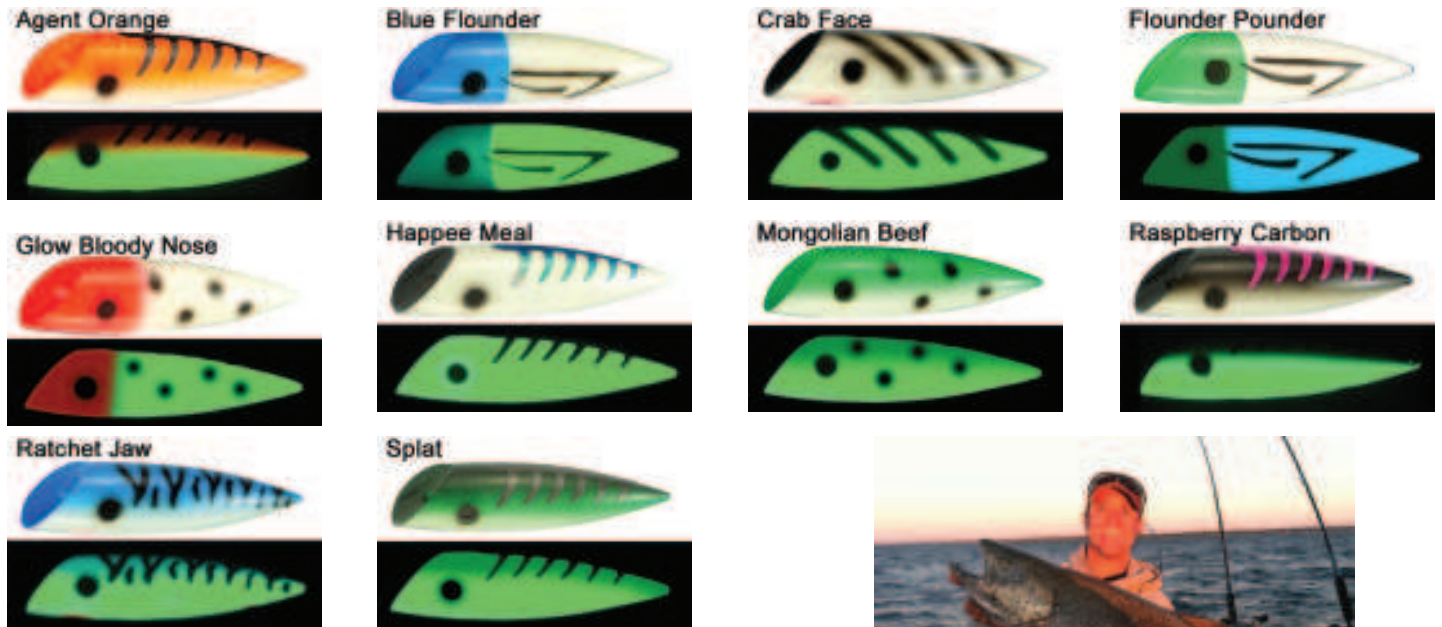

Double Glow *Standard 4" Magnum 5"*

Moonshine Plugs *Standard 4" Magnum 5"*

**Monster King hit a Glow Bloody Nose Plug
Aboard the "Anglin is Good" as seen on
The Sportsmans Channel**