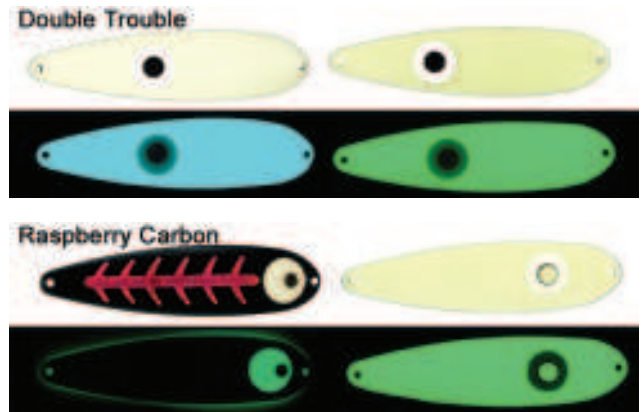

Double Glow *Standard 4" Magnum 5"*

Moonshine Plugs *Standard 4" Magnum 5"*

**Monster King hit a Glow Bloody Nose Plug
Aboard the "Anglin is Good" as seen on
The Sportsmans Channel**