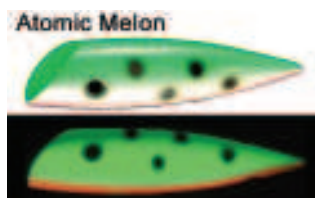

Standard 4" Magnum 5"

Tri Fly

Moonshine Plugs

Standard 4" Magnum 5"

Half Moon Series

Available 4 1/2" & 3 1/2"

FLIES