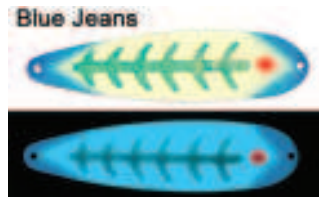

NEW FOR 2012

Pictures do not reflect the true brightness of the glowing spoons
Glowing images are hard to capture with a camera

✓ Purple glow paint requires longer exposure to natural UV light

Original Moonshine

Standard 4" Magnum 5"

Tri Fly

Moonshine Plugs

Standard 4" Magnum 5"

Half Moon Series

Available 4 1/2" & 3 1/2"

FLIES