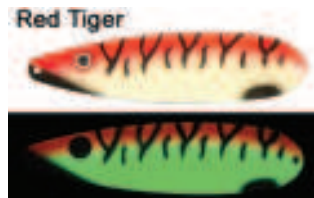

NEW FOR 2012

Pictures do not reflect the true brightness of the glowing spoons
Glowing images are hard to capture with a camera

✓ Purple glow paint requires longer exposure to natural UV light

Original Moonshine

Standard 4" Magnum 5"

Tri Fly

Moonshine Plugs

Standard 4" Magnum 5"

Half Moon Series

Available 4 1/2" & 3 1/2"

FLIES