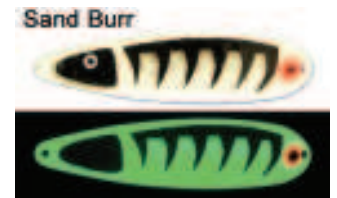

NEW FOR 2012

Pictures do not reflect the true brightness of the glowing spoons
Glowing images are hard to capture with a camera

✓ Purple glow paint requires longer exposure to natural UV light

Original Moonshine

Standard 4" Magnum 5"

Tri Fly

Moonshine Plugs

Standard 4" Magnum 5"

Half Moon Series

Available 4 1/2" & 3 1/2"

FLIES