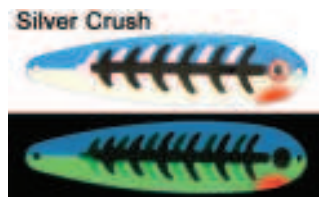

NEW FOR 2012

Pictures do not reflect the true brightness of the glowing spoons
Glowing images are hard to capture with a camera

✓ Purple glow paint requires longer exposure to natural UV light

Original Moonshine

Standard 4" Magnum 5"

Tri Fly

Moonshine Plugs

Standard 4" Magnum 5"

Half Moon Series

Available 4 1/2" & 3 1/2"

FLIES