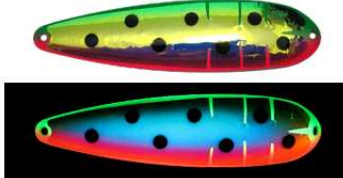

2012 New RV Series

New and exciting glow colors that change as the spoon swims back and forth

RV Agent Orange

RV Atomic Melon

RV Blue Flounder

RV Blue Jackal

RV Crab Face

RV Dancing Anchovy

RV Blue Flounder

RV Glow Bloody Nose

RV Hold Out

RV Hot Lips

RV Mongolian Beef

RV Wonder Bread

Glow bloody nose in action

When fish attack the RV spoon, the proprietary tape tends not to last as long as regular moonshine spoons. All colors are available in magnum and standard sizes