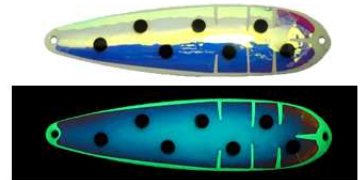

2012 New RV Series

New and exciting glow colors that change as the spoon swims back and forth

RV Agent Orange

RV Atomic Melon

RV Blue Flounder

RV Blue Jackal

RV Crab Face

RV Dancing Anchovy

RV Blue Flounder

RV Glow Bloody Nose

RV Hold Out

RV Hot Lips

RV Mongolian Beef

RV Wonder Bread

Glow bloody nose in action

When fish attack the RV spoon, the proprietary tape tends not to last as long as regular moonshine spoons. All colors are available in magnum and standard sizes