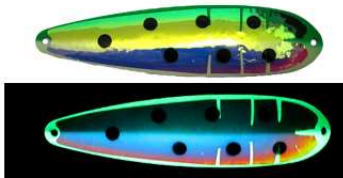

2012 New RV Series

New and exciting glow colors that change as the spoon swims back and forth

RV Agent Orange

RV Atomic Melon

RV Blue Flounder

RV Blue Jackal

RV Crab Face

RV Dancing Anchovy

RV Blue Flounder

RV Glow Bloody Nose

RV Hold Out

RV Hot Lips

RV Mongolian Beef

RV Wonder Bread

Glow bloody nose in action

When fish attack the RV spoon, the proprietary tape tends not to last as long as regular moonshine spoons. All colors are available in magnum and standard sizes