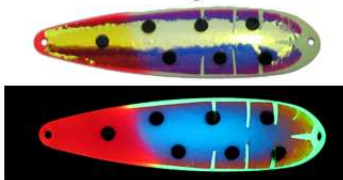

2012 New RV Series

New and exciting glow colors that change as the spoon swims back and forth

RV Agent Orange

RV Atomic Melon

RV Blue Flounder

RV Blue Jackal

RV Crab Face

RV Dancing Anchovy

RV Blue Flounder

RV Glow Bloody Nose

RV Hold Out

RV Hot Lips

RV Mongolian Beef

RV Wonder Bread

Glow bloody nose in action

When fish attack the RV spoon, the proprietary tape tends not to last as long as regular moonshine spoons. All colors are available in magnum and standard sizes