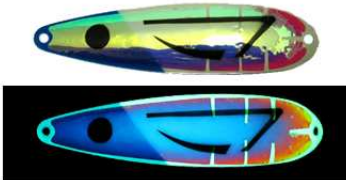

2012 New RV Series

New and exciting glow colors that change as the spoon swims back and forth

RV Agent Orange

RV Atomic Melon

RV Blue Flounder

RV Blue Jackal

RV Crab Face

RV Dancing Anchovy

RV Blue Flounder

RV Glow Bloody Nose

RV Hold Out

RV Hot Lips

RV Mongolian Beef

RV Wonder Bread

Glow bloody nose in action

When fish attack the RV spoon, the proprietary tape tends not to last as long as regular moonshine spoons. All colors are available in magnum and standard sizes