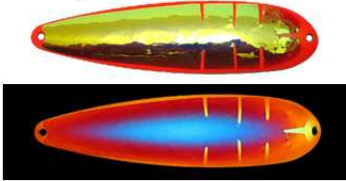

2012 New RV Series

New and exciting glow colors that change as the spoon swims back and forth

RV Agent Orange

RV Atomic Melon

RV Blue Flounder

RV Blue Jackal

RV Crab Face

RV Dancing Anchovy