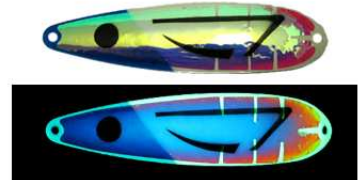

2012 New RV Series

New and exciting glow colors that change as the spoon swims back and forth

RV Agent Orange

RV Atomic Melon

RV Blue Flounder

RV Blue Jackal

RV Crab Face

RV Dancing Anchovy

RV Blue Flounder

RV Glow Bloody Nose

RV Hold Out

RV Hot Lips

RV Mongolian Beef

RV Wonder Bread

Glow bloody nose in action

When fish attack the RV spoon, the proprietary tape tends not to last as long as regular moonshine spoons. All colors are available in magnum and standard sizes