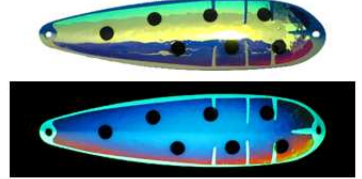

2012 New RV Series

New and exciting glow colors that change as the spoon swims back and forth

RV Agent Orange

RV Atomic Melon

RV Blue Flounder

RV Blue Jackal

RV Crab Face

RV Dancing Anchovy

RV Blue Flounder

RV Glow Bloody Nose

RV Hold Out

RV Hot Lips

RV Mongolian Beef

RV Wonder Bread

Glow bloody nose in action

When fish attack the RV spoon, the proprietary tape tends not to last as long as regular moonshine spoons. All colors are available in magnum and standard sizes