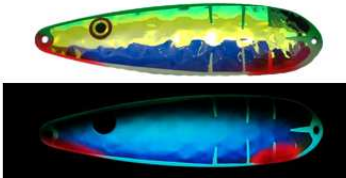

2012 New RV Series

New and exciting glow colors that change as the spoon swims back and forth

RV Agent Orange

RV Atomic Melon

RV Blue Flounder

RV Blue Jackal

RV Crab Face

RV Dancing Anchovy

RV Blue Flounder

RV Glow Bloody Nose

RV Hold Out

RV Hot Lips

RV Mongolian Beef

RV Wonder Bread

Glow bloody nose in action

When fish attack the RV spoon, the proprietary tape tends not to last as long as regular moonshine spoons. All colors are available in magnum and standard sizes