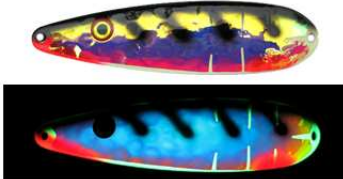

2012 New RV Series

New and exciting glow colors that change as the spoon swims back and forth

RV Agent Orange

RV Atomic Melon

RV Blue Flounder

RV Blue Jackal

RV Crab Face

RV Dancing Anchovy

RV Blue Flounder

RV Glow Bloody Nose

RV Hold Out

RV Hot Lips

RV Mongolian Beef

RV Wonder Bread

Glow bloody nose in action

When fish attack the RV spoon, the proprietary tape tends not to last as long as regular moonshine spoons. All colors are available in magnum and standard sizes