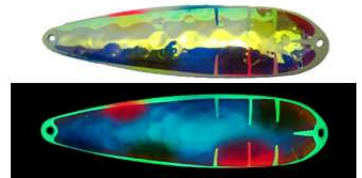

2012 New RV Series

New and exciting glow colors that change as the spoon swims back and forth

RV Agent Orange

RV Atomic Melon

RV Blue Flounder

RV Blue Jackal

RV Crab Face

RV Dancing Anchovy

RV Blue Flounder

RV Glow Bloody Nose

RV Hold Out

RV Hot Lips

RV Mongolian Beef

RV Wonder Bread

Glow bloody nose in action

When fish attack the RV spoon, the proprietary tape tends not to last as long as regular moonshine spoons. All colors are available in magnum and standard sizes