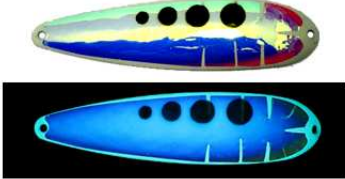

2012 New RV Series

New and exciting glow colors that change as the spoon swims back and forth

RV Agent Orange

RV Atomic Melon

RV Blue Flounder

RV Blue Jackal

RV Crab Face

RV Dancing Anchovy

RV Blue Flounder

RV Glow Bloody Nose

RV Hold Out

RV Hot Lips

RV Mongolian Beef

RV Wonder Bread

Glow bloody nose in action

When fish attack the RV spoon, the proprietary tape tends not to last as long as regular moonshine spoons. All colors are available in magnum and standard sizes