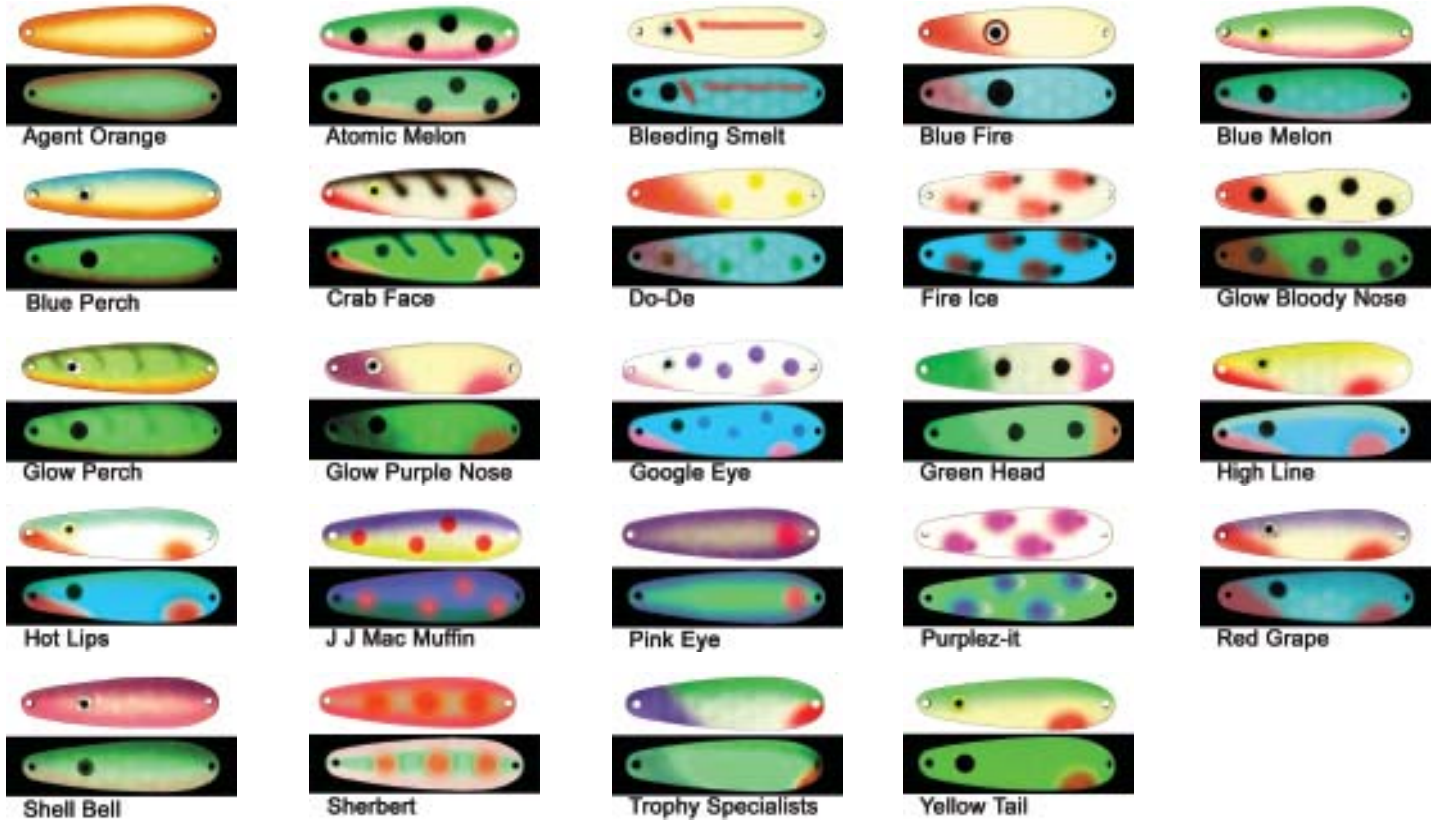

Walleye Spoons

3" Blade, copper or nickel backs

Moonshine Jigs

Moon Bells

Jigs available in the following colors. Glow Bloody Nose, Crab Face (pictured), Clown (pictured), IK Dominator, JJ Mac Muffin, Glow Perch, Ratchet Jaw, Red Grape, Shell Bell, Tangerine Tiger, Wild Perch, Yellow Tail.

Check Walleye spoons for colors not pictured