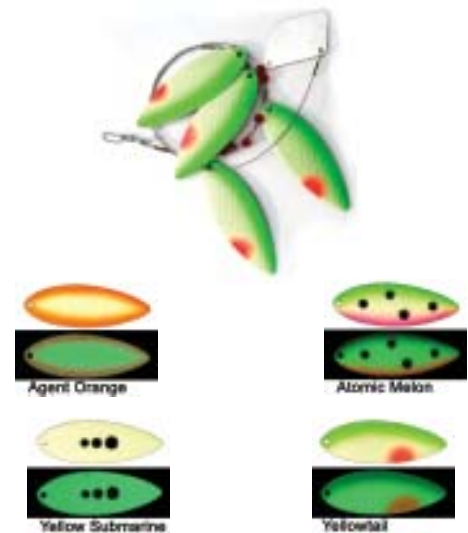

Walleye Spoons

3" Blade, copper or nickel backs

Moonshine Jigs

Moon Bells

Jigs available in the following colors. Glow Bloody Nose, Crab Face (pictured), Clown (pictured), IK Dominator, JJ Mac Muffin, Glow Perch, Ratchet Jaw, Red Grape, Shell Bell, Tangerine Tiger, Wild Perch, Yellow Tail.

Check Walleye spoons for colors not pictured