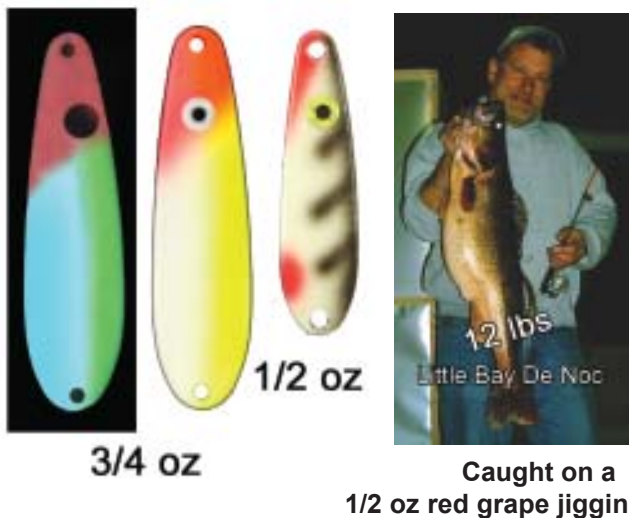

Walleye Spoons

3" Blade, copper or nickel backs

Moonshine Jigs

Moon Bells

Jigs available in the following colors. Glow Bloody Nose, Crab Face (pictured), Clown (pictured), IK Dominator, JJ Mac Muffin, Glow Perch, Ratchet Jaw, Red Grape, Shell Bell, Tangerine Tiger, Wild Perch, Yellow Tail.

Check Walleye spoons for colors not pictured