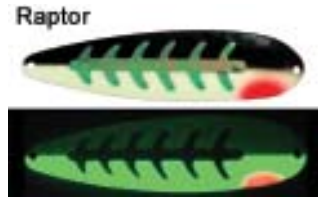

# NEW FOR 2010

Original Moonshine  
Standard 4" Magnum 5"

*Pictures do not reflect the true brightness of the glowing spoons  
Glowing images are hard to capture with a camera*

✓ Purple glow paint requires longer exposure to natural UV light