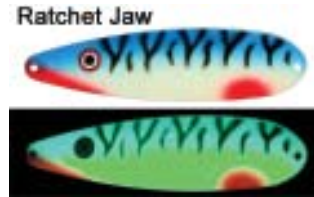

# NEW FOR 2010

Original Moonshine  
Standard 4" Magnum 5"

*Pictures do not reflect the true brightness of the glowing spoons  
Glowing images are hard to capture with a camera*

✓ Purple glow paint requires longer exposure to natural UV light