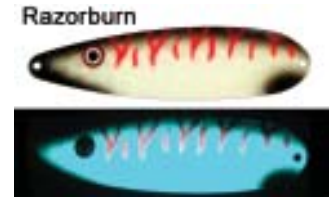

# NEW FOR 2010

Original Moonshine  
Standard 4" Magnum 5"

*Pictures do not reflect the true brightness of the glowing spoons  
Glowing images are hard to capture with a camera*

✓ Purple glow paint requires longer exposure to natural UV light