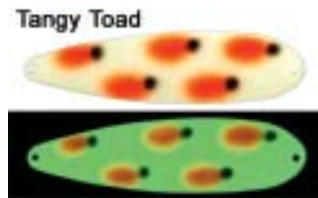

# NEW FOR 2010

Original Moonshine  
Standard 4" Magnum 5"

*Pictures do not reflect the true brightness of the glowing spoons  
Glowing images are hard to capture with a camera*

✓ Purple glow paint requires longer exposure to natural UV light