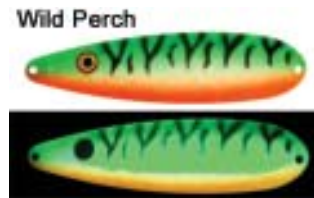

# NEW FOR 2010

Original Moonshine  
Standard 4" Magnum 5"

*Pictures do not reflect the true brightness of the glowing spoons  
Glowing images are hard to capture with a camera*

✓ Purple glow paint requires longer exposure to natural UV light