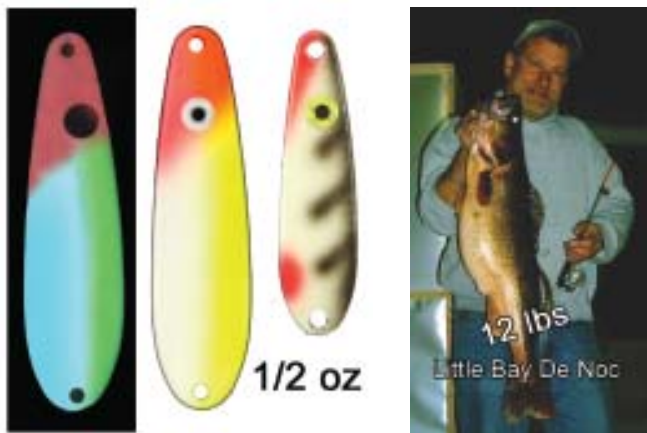

www.MoonshineLures.com

Walleye Spoons

3" Blade, copper or nickle backs

Moonshine Jigs

1/2 oz red grape jiggig spoon

SHIVER Minnow Ice Jigs

3 inch 1/2 oz

Jigs available in the following colors. Blue Melon, Crab Face (pictured), Glow Bloody Nose, Glow Perch, Clown (pictured), JJ Mac Muffin, Red Grape, Shell Bell, Yellow Tail. Check Walleye for colors not pictured