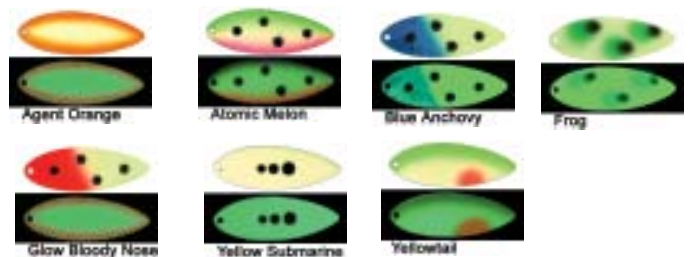

Glow Broken Nose

Half a Meal

Lemon Seeds

Little Bruiser

Moody Blue

Purple Knight

Rocket Power

Silver Anchovy

Silver Beef

Silver Flounder

Snack Attack

Worm

# Moon Bells

Agent Orange

Atomic Melon

Blue Anchovy

Frog

Glow Bloody Nose

Yellow Submarine

Yellowtail